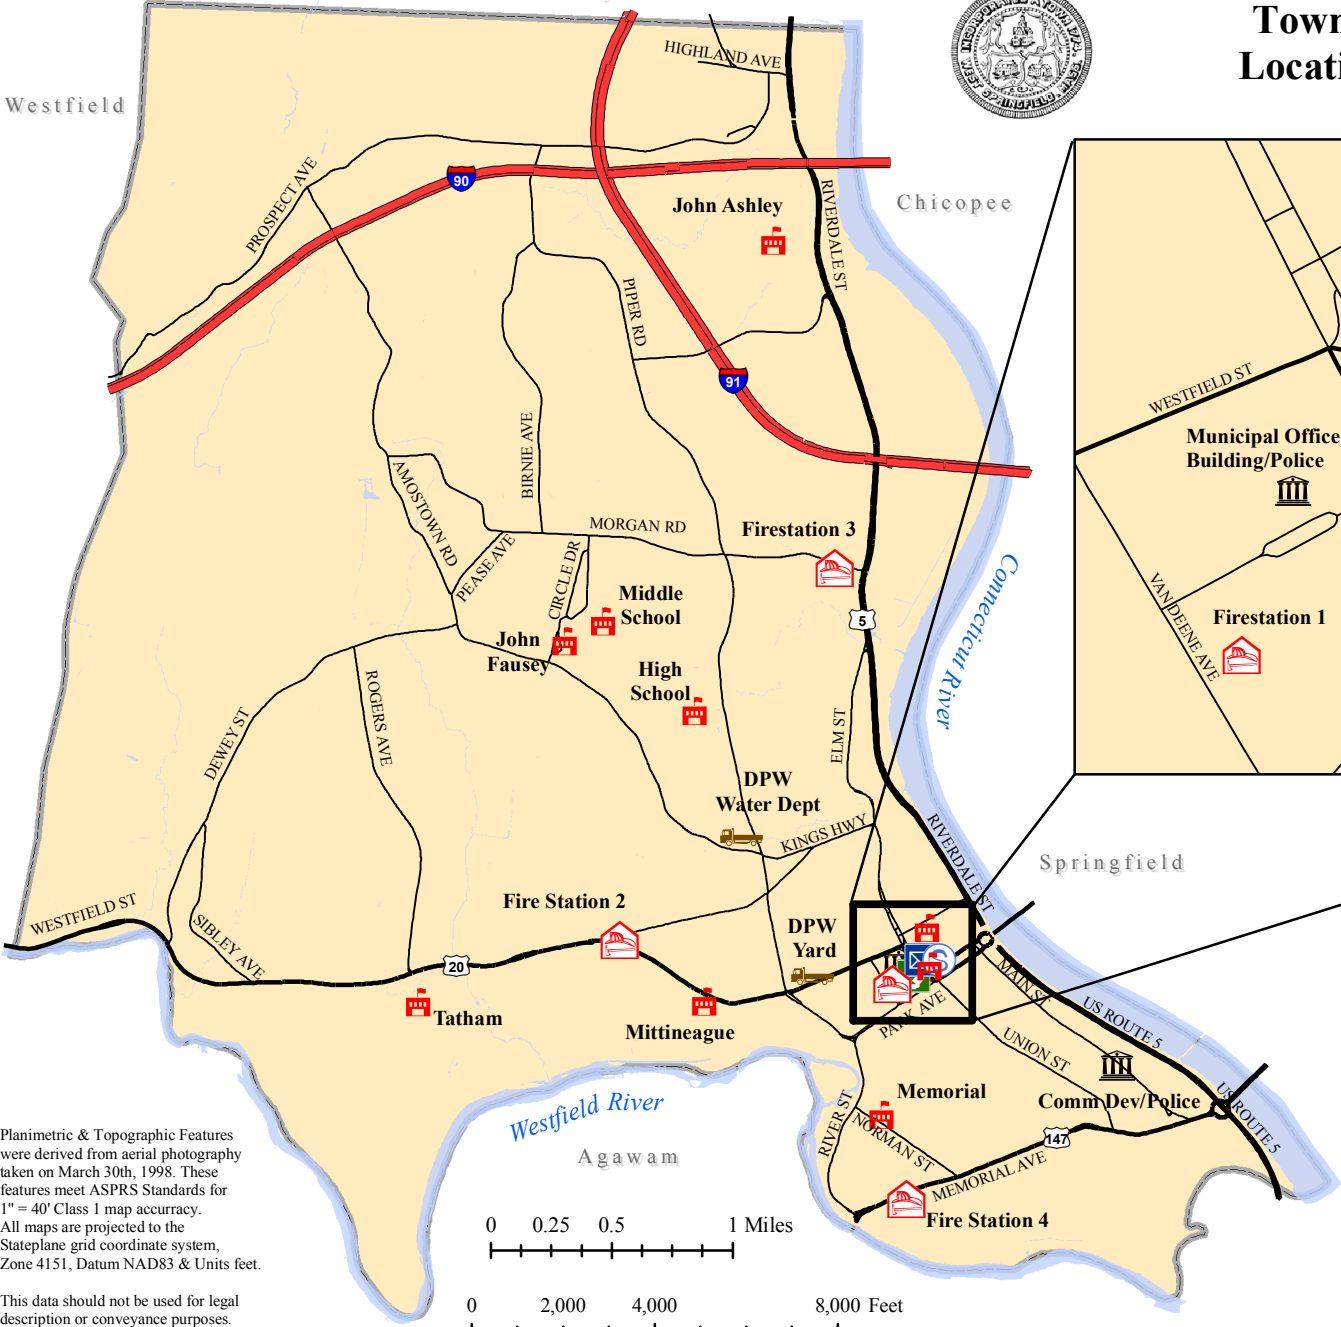

Town of West Springfield, MA Location of Municipal Buildings

Westfield

Holyoke

Chicopee

Planimetric & Topographic Features were derived from aerial photography taken on March 30th, 1998. These features meet ASPRS Standards for 1" = 40' Class 1 map accuracy. All maps are projected to the Stateplane grid coordinate system, Zone 4151, Datum NAD83 & Units feet.